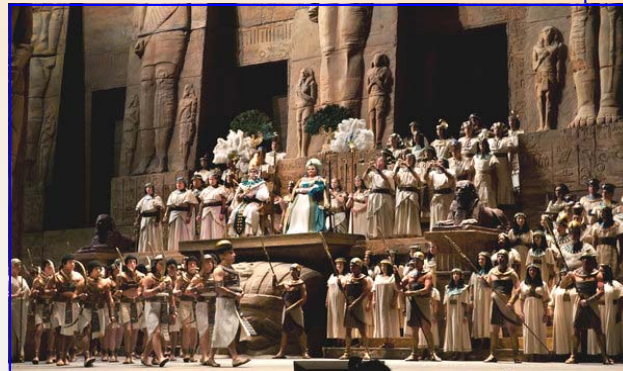

Silk City Senior Center presents:

The Metropolitan Opera

THE METROPOLITAN OPERA

A LIFETIME EXPERIENCE NOT TO BE MISSED!

See the **OPERA** at the magnificent **METROPOLITAN OPERA HOUSE - Lincoln Center - New York City!**

Be a part of the Met's extraordinary Spring 2025 season, featuring the world's greatest singers and musicians in unforgettable performances. You do not need to be an expert of opera to appreciate the enormous scale of these productions or the amazing voices booming through the Opera House with no microphones!

Sunday April 27, 2025 AIDA

All the ingredients for Grand Opera. Radames, a young Egyptian army officer is in love with **AIDA**, an Ethiopian princess who is now the slave of Pharaoh's daughter, Amneris. Unfortunately Amneris is also in love with Radames, and when he is named to lead the Egyptian army into battle against the Ethiopians, it sets up a fatal conflict between love & duty.